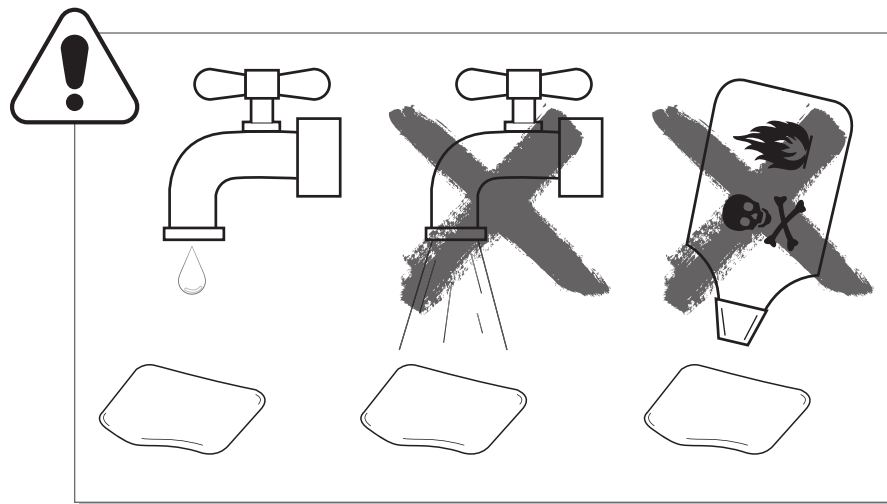

CARE AND CLEANING

ENTRETIEN ET NETTOYAGE CUIDADO Y LIMPIEZA PFLEGE UND REINIGUNG CURA E PULIZIA CUIDADOS E LIMPEZA 保养与清洁