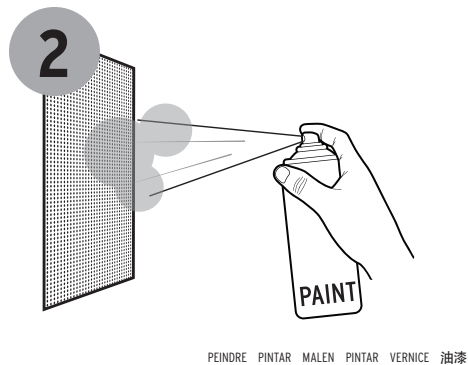

# INSTALLATION

INSTALLATION CONFIGURACIÓN INSTALLATION APPONTAMENTO INSTALAÇÃO 设置

#10 1.5" DRYWALL SCREWS  
(included)

# PAINTING

PEINDRE PINTAR MALEN PINTAR VERNICE 油漆