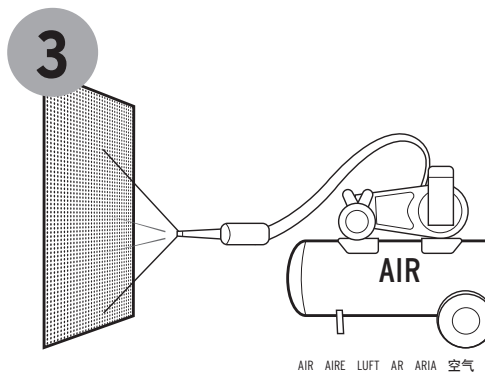

PAINTING

PEINDRE PINTAR MALEN PINTAR VERNICE 油漆