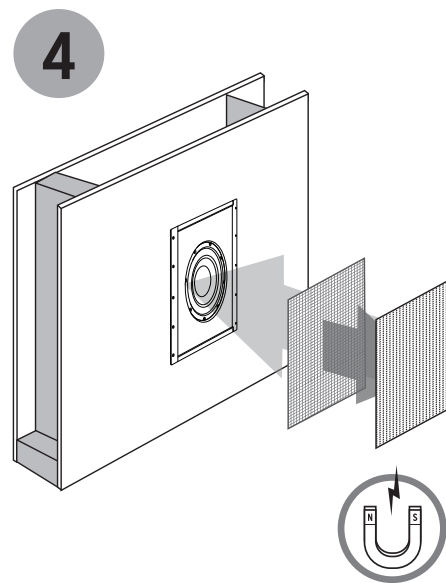

PAINTING

PEINDRE PINTAR MALEN PINTAR VERNICE 油漆