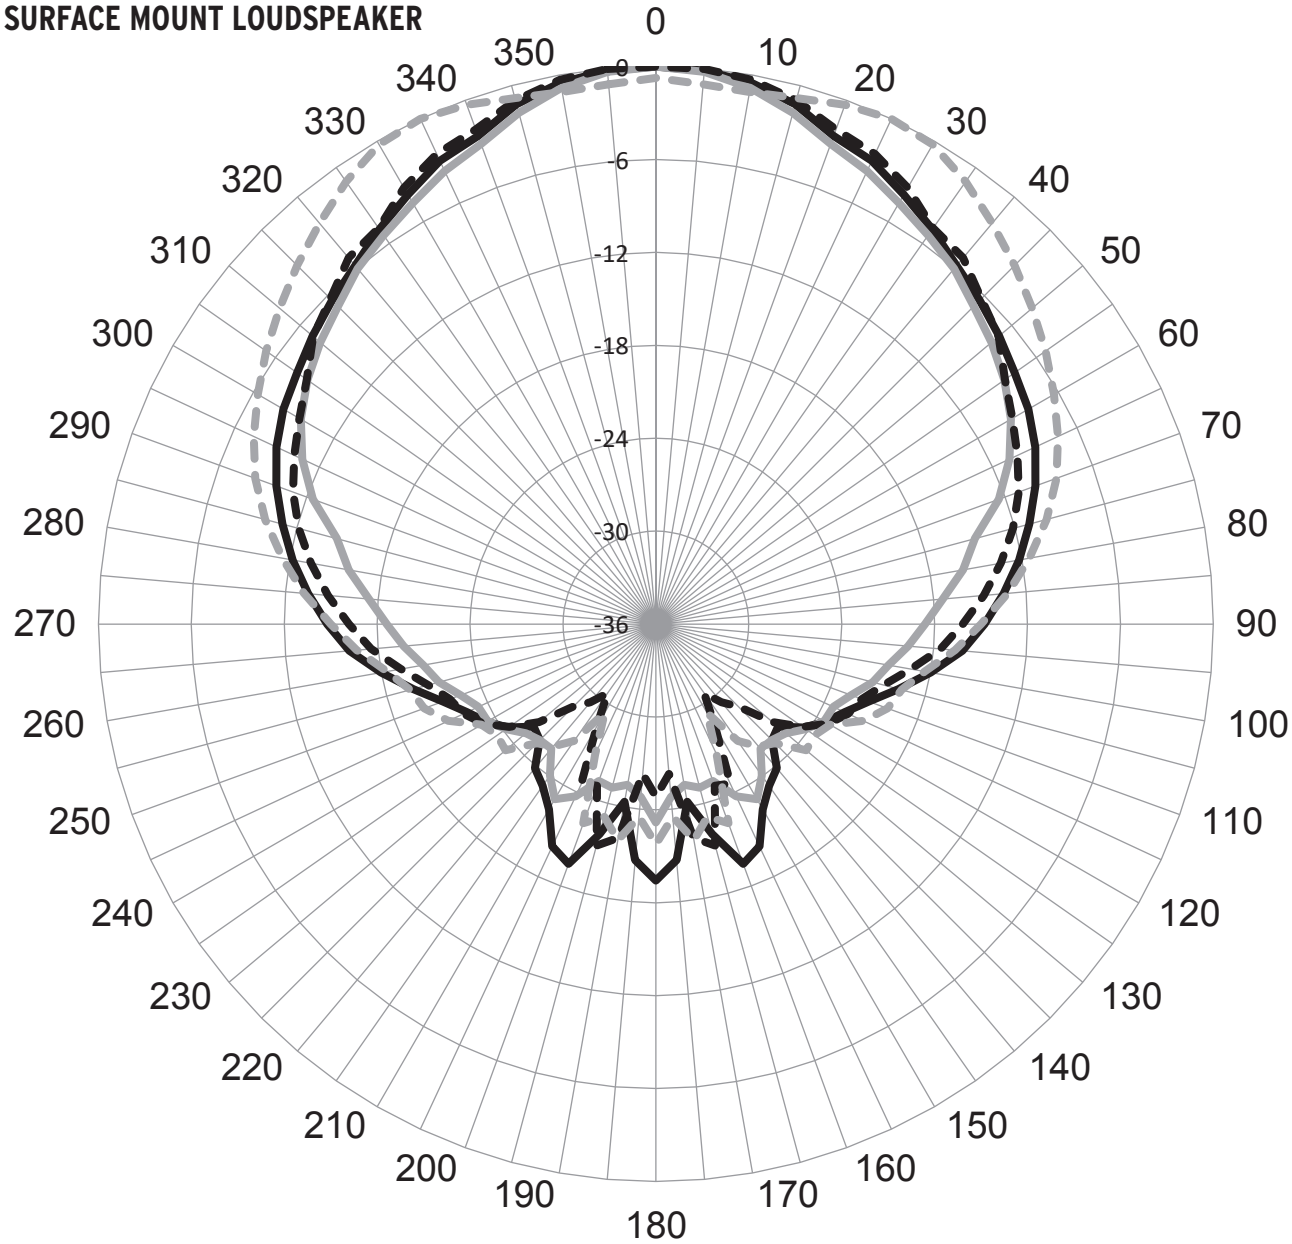

# Klipsch®

**Vertical  
Polar Pattern**

- 508
- 640
- - - 806
- - - 1016

# KLIPSCH PSM-525-T

FULL-RANGE 5.25" INDOOR/OUTDOOR  
PROFESSIONAL SURFACE MOUNT LOUDSPEAKER

**Klipsch®**

# KLIPSCH PSM-525-T

FULL-RANGE 5.25" INDOOR/OUTDOOR  
PROFESSIONAL SURFACE MOUNT LOUDSPEAKER

**Klipsch**<sup>®</sup>

# KLIPSCH PSM-525-T

FULL-RANGE 5.25" INDOOR/OUTDOOR  
PROFESSIONAL SURFACE MOUNT LOUDSPEAKER

**Klipsch**<sup>®</sup>

**Horizontal  
Polar Pattern**

- 1280
- 1613
- - - 2032
- - - 2560