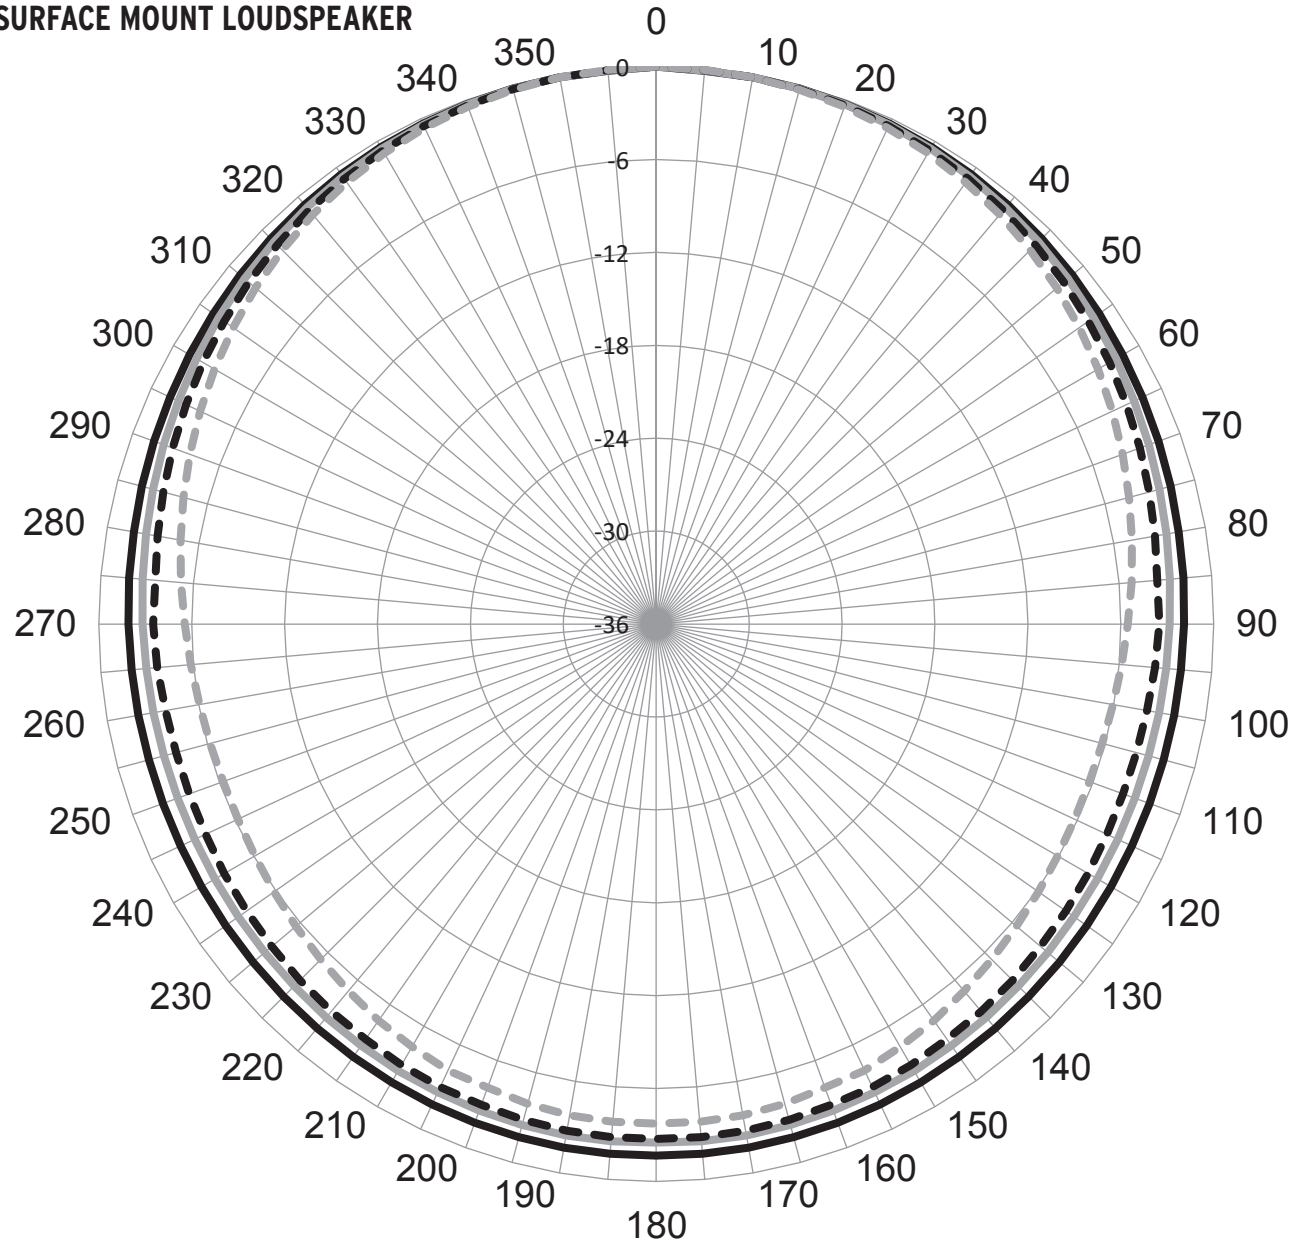

KLIPSCH PSM-525-T

FULL-RANGE 5.25" INDOOR/OUTDOOR
PROFESSIONAL SURFACE MOUNT LOUDSPEAKER

Klipsch®