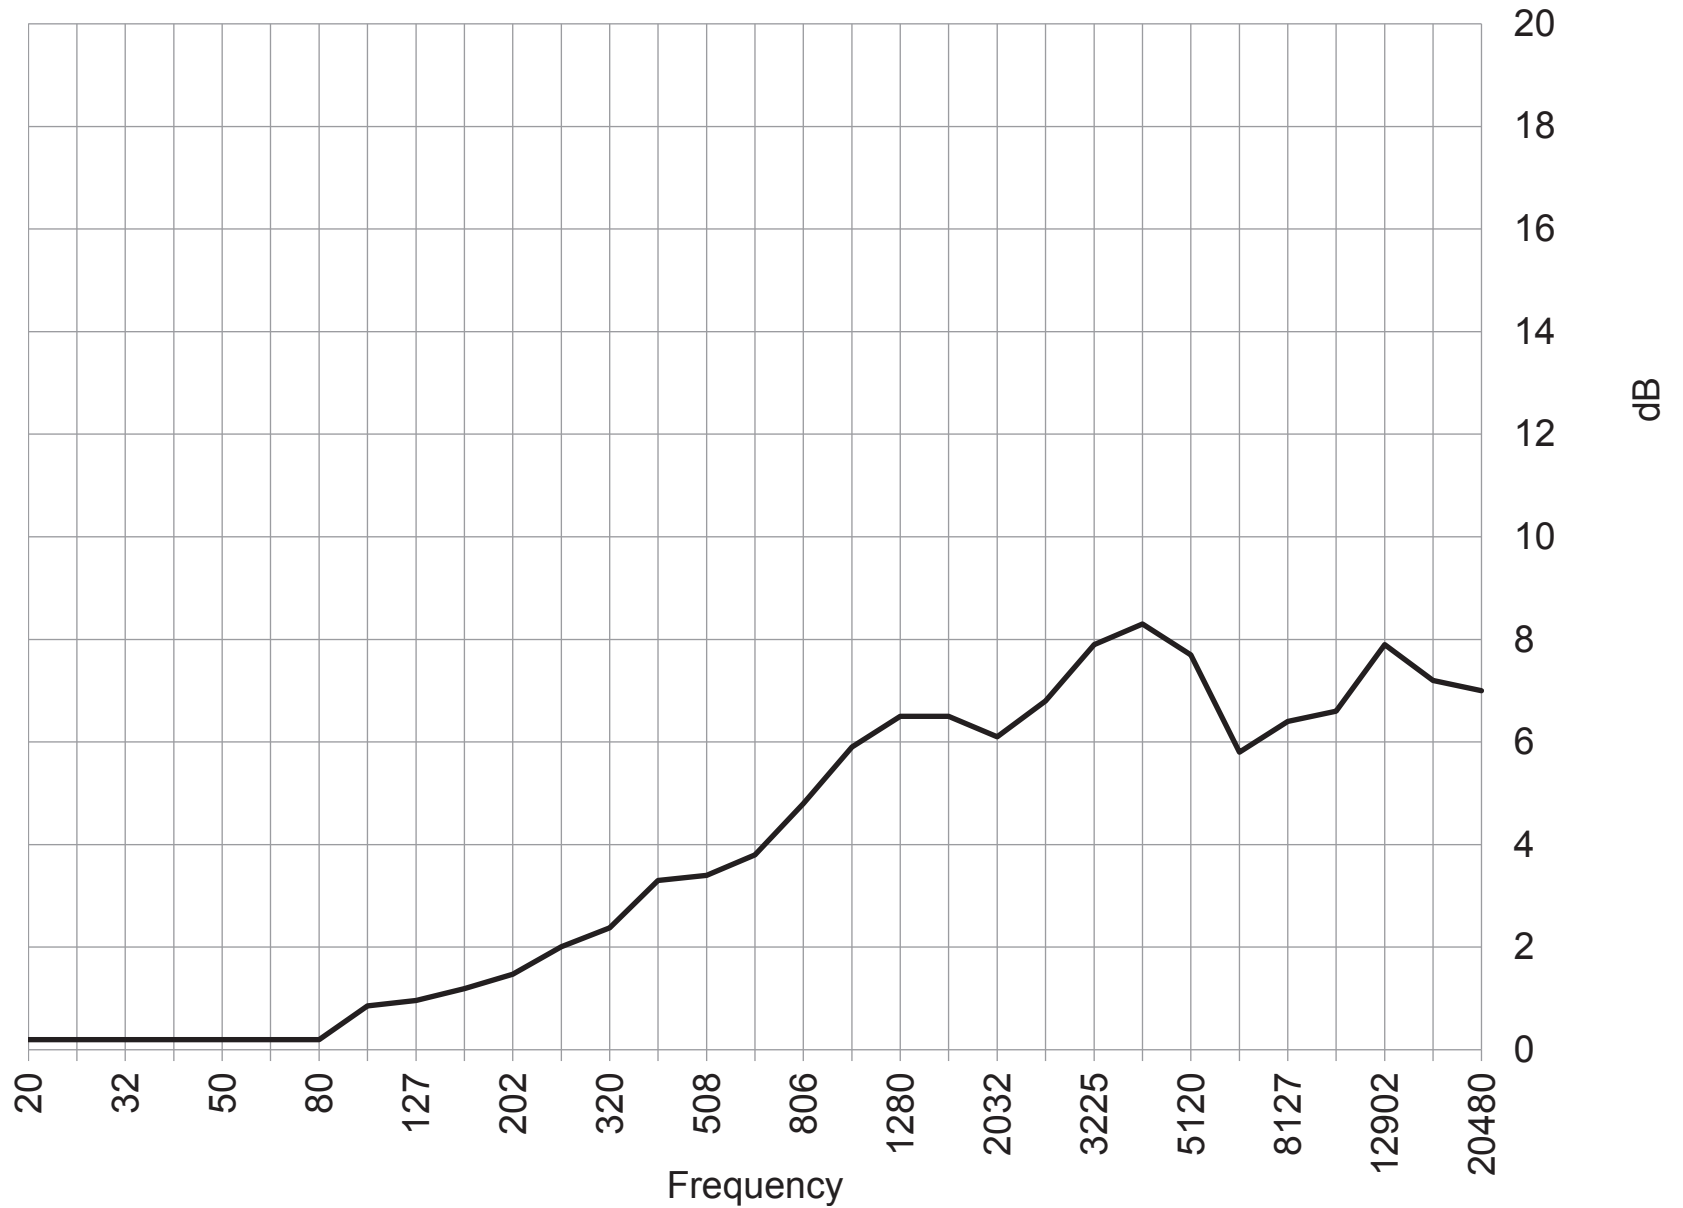

KLIPSCH PSM-525-T

FULL-RANGE 5.25" INDOOR/OUTDOOR
PROFESSIONAL SURFACE MOUNT LOUDSPEAKER

Klipsch®

Directivity
Index