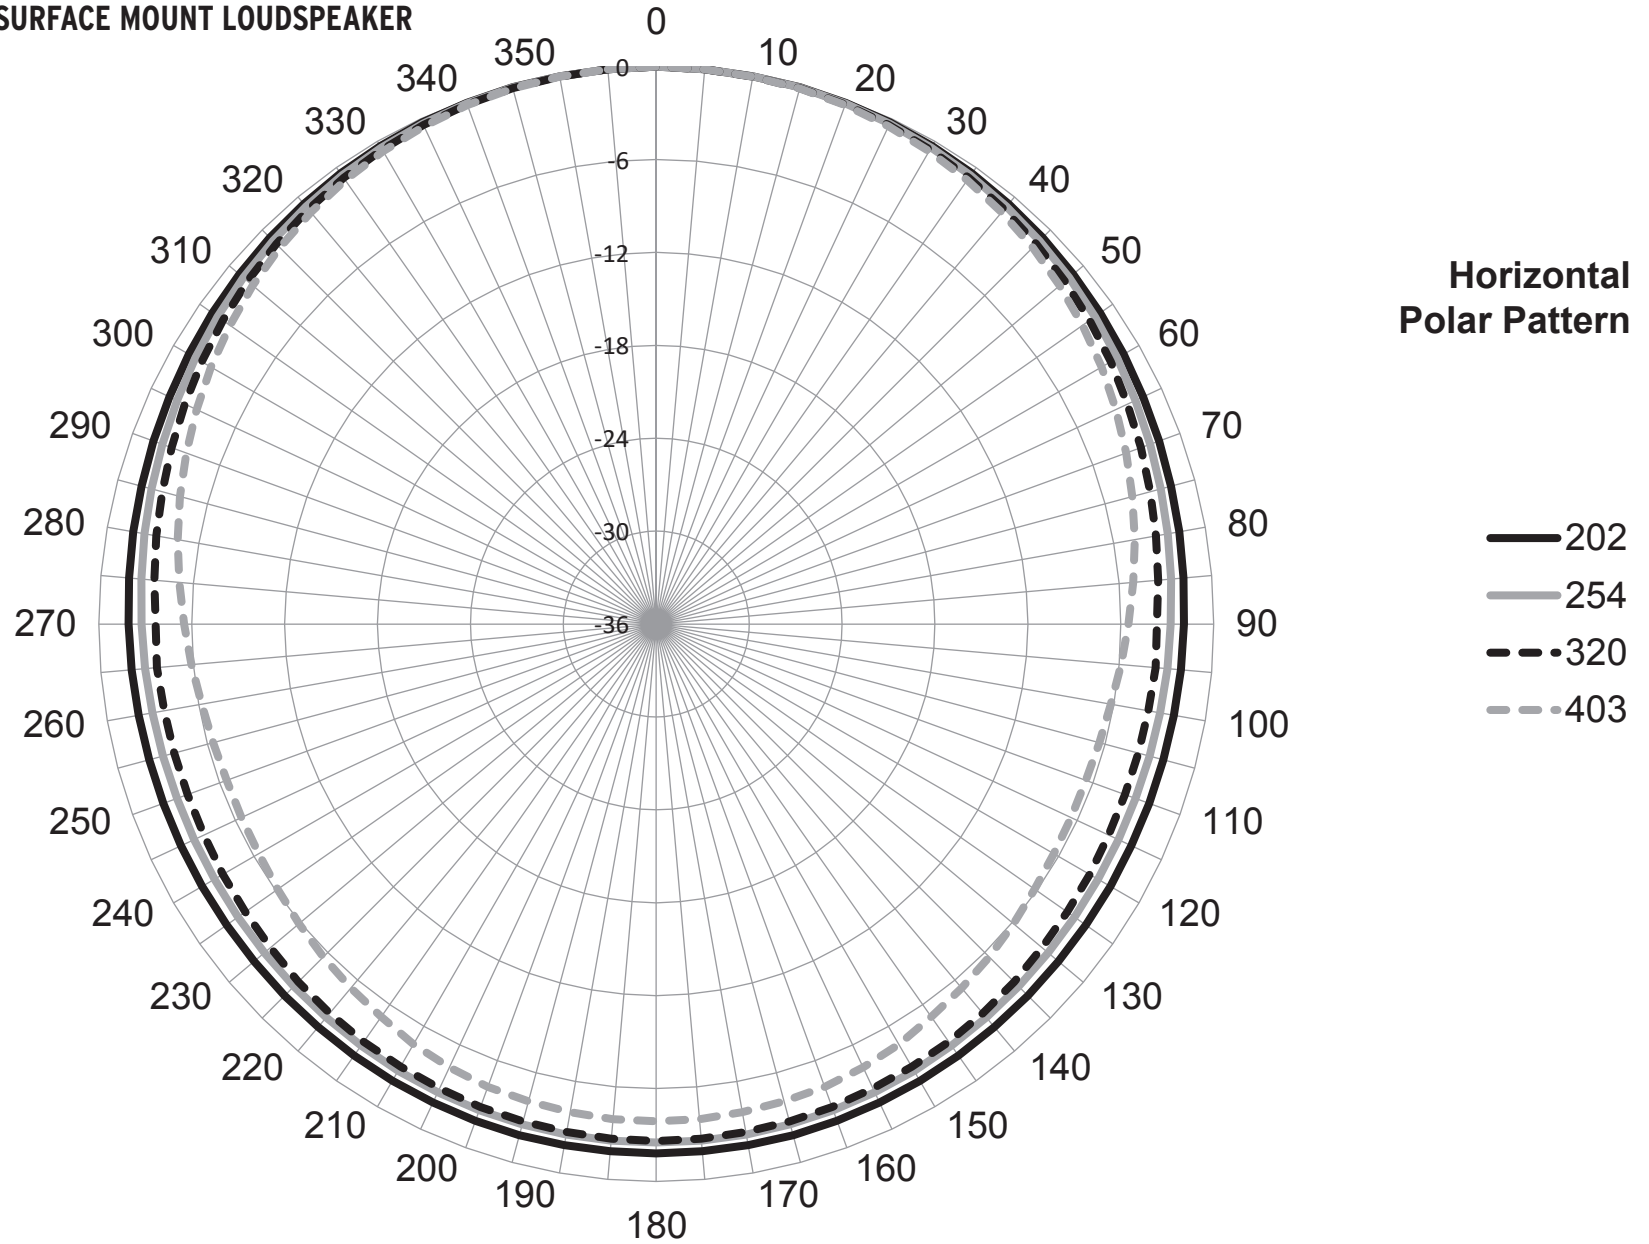

KLIPSCH PSM-525-T

FULL-RANGE 5.25" INDOOR/OUTDOOR
PROFESSIONAL SURFACE MOUNT LOUDSPEAKER

Klipsch®