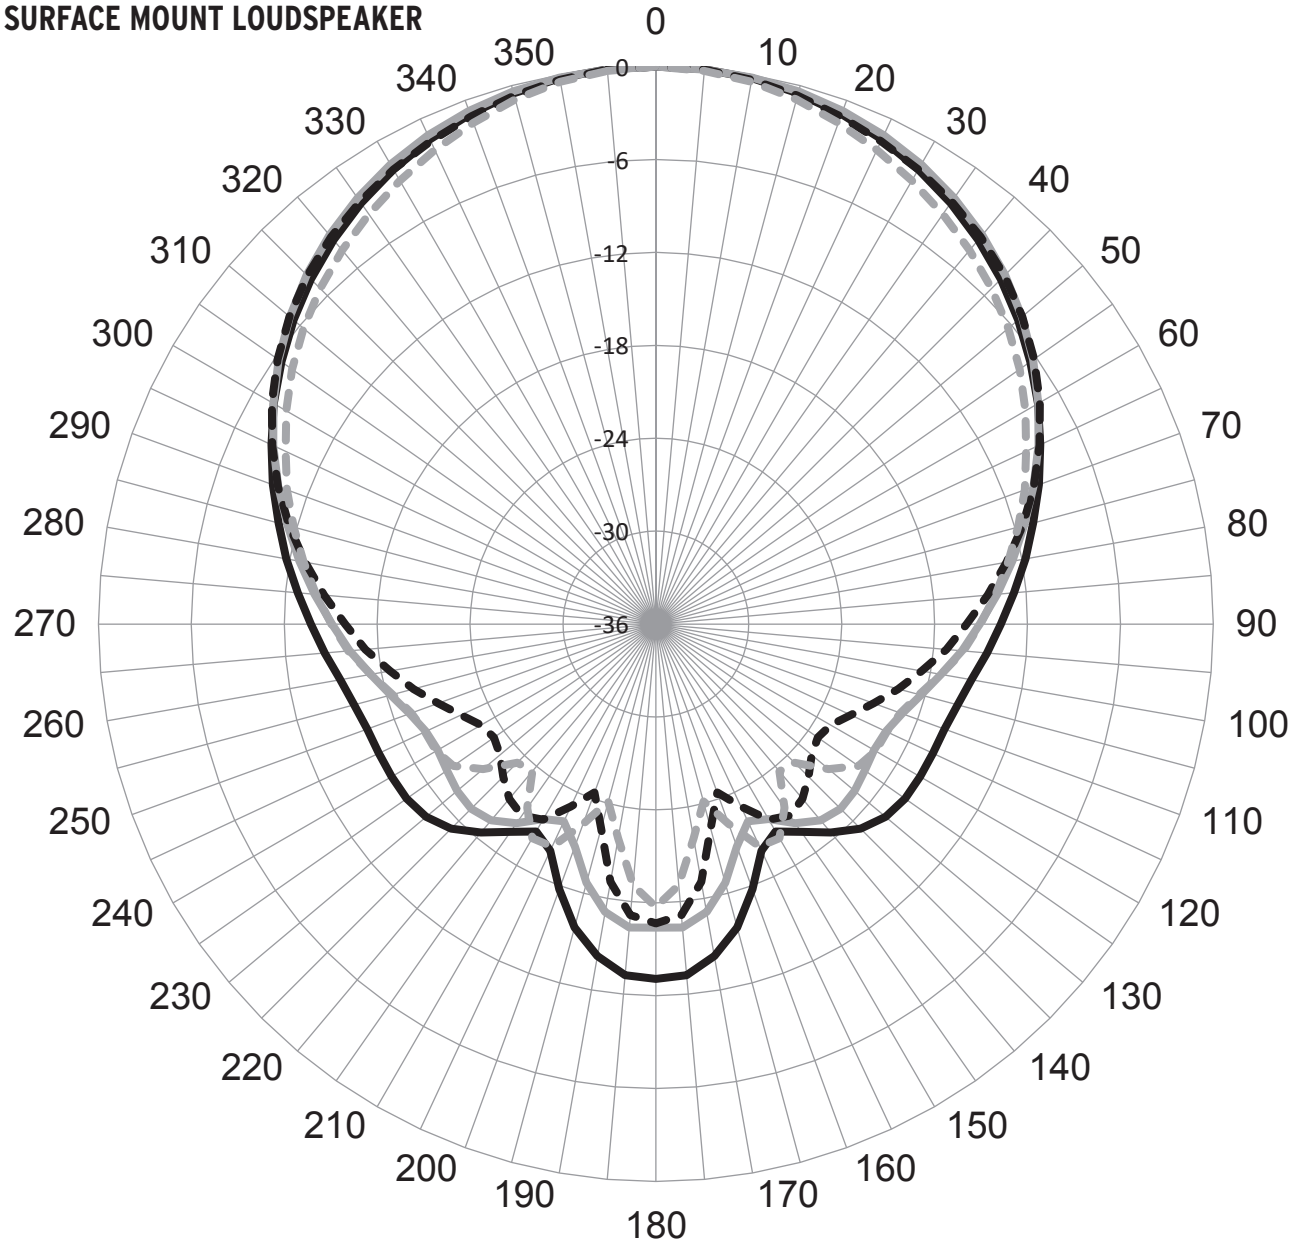

# KLIPSCH PSM-525-T

FULL-RANGE 5.25" INDOOR/OUTDOOR  
PROFESSIONAL SURFACE MOUNT LOUDSPEAKER

**Klipsch**<sup>®</sup>

# KLIPSCH PSM-525-T

FULL-RANGE 5.25" INDOOR/OUTDOOR  
PROFESSIONAL SURFACE MOUNT LOUDSPEAKER

**Klipsch**<sup>®</sup>

**Vertical  
Polar Pattern**

- 1280
- 1613
- - - 2032
- - - 2560

# Klipsch®

**Vertical  
Polar Pattern**

- 508
- 640
- - - 806
- - - 1016