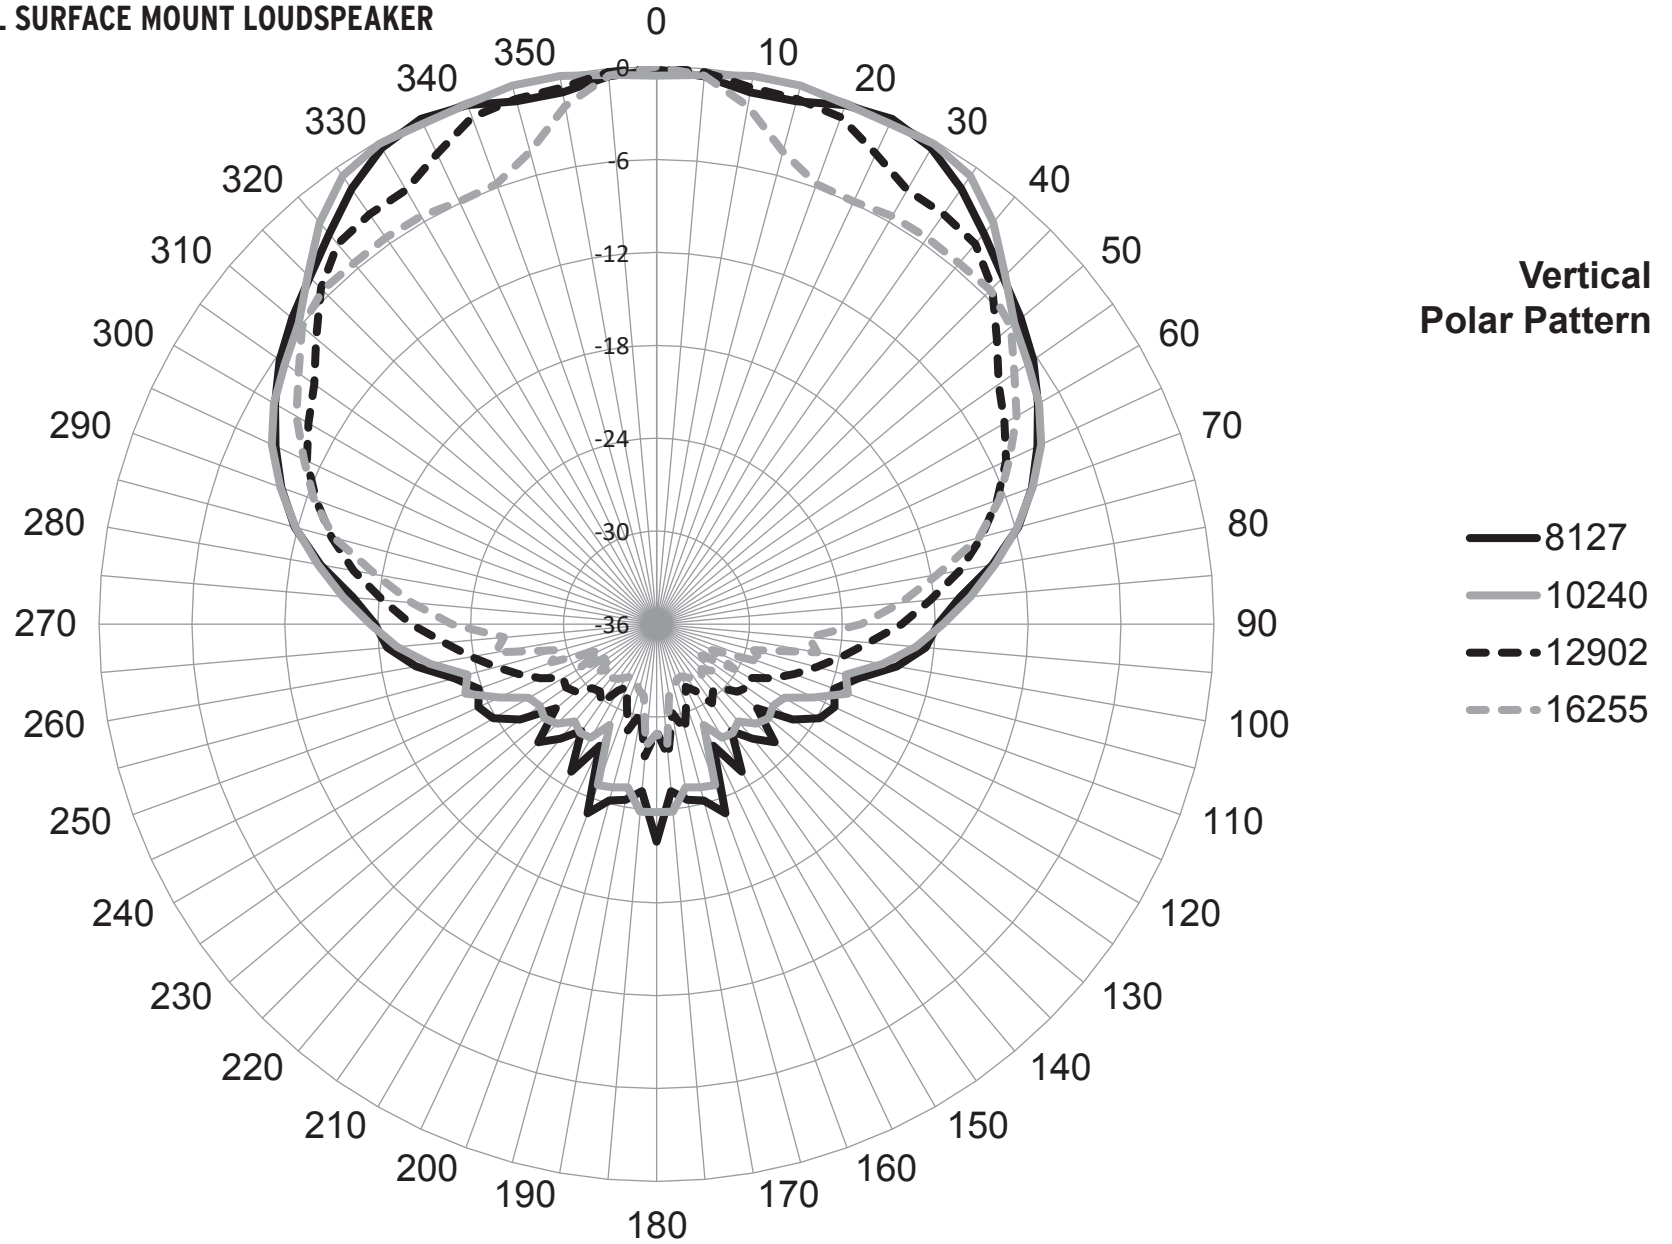

# KLIPSCH PSM-525-T

FULL-RANGE 5.25" INDOOR/OUTDOOR  
PROFESSIONAL SURFACE MOUNT LOUDSPEAKER

**Klipsch**<sup>®</sup>

# KLIPSCH PSM-525-T

FULL-RANGE 5.25" INDOOR/OUTDOOR  
PROFESSIONAL SURFACE MOUNT LOUDSPEAKER

**Klipsch**<sup>®</sup>

**Vertical  
Polar Pattern**

- 1280
- 1613
- - - 2032
- - - 2560

# Klipsch®

**Vertical  
Polar Pattern**

- 508
- 640
- - - 806
- - - 1016