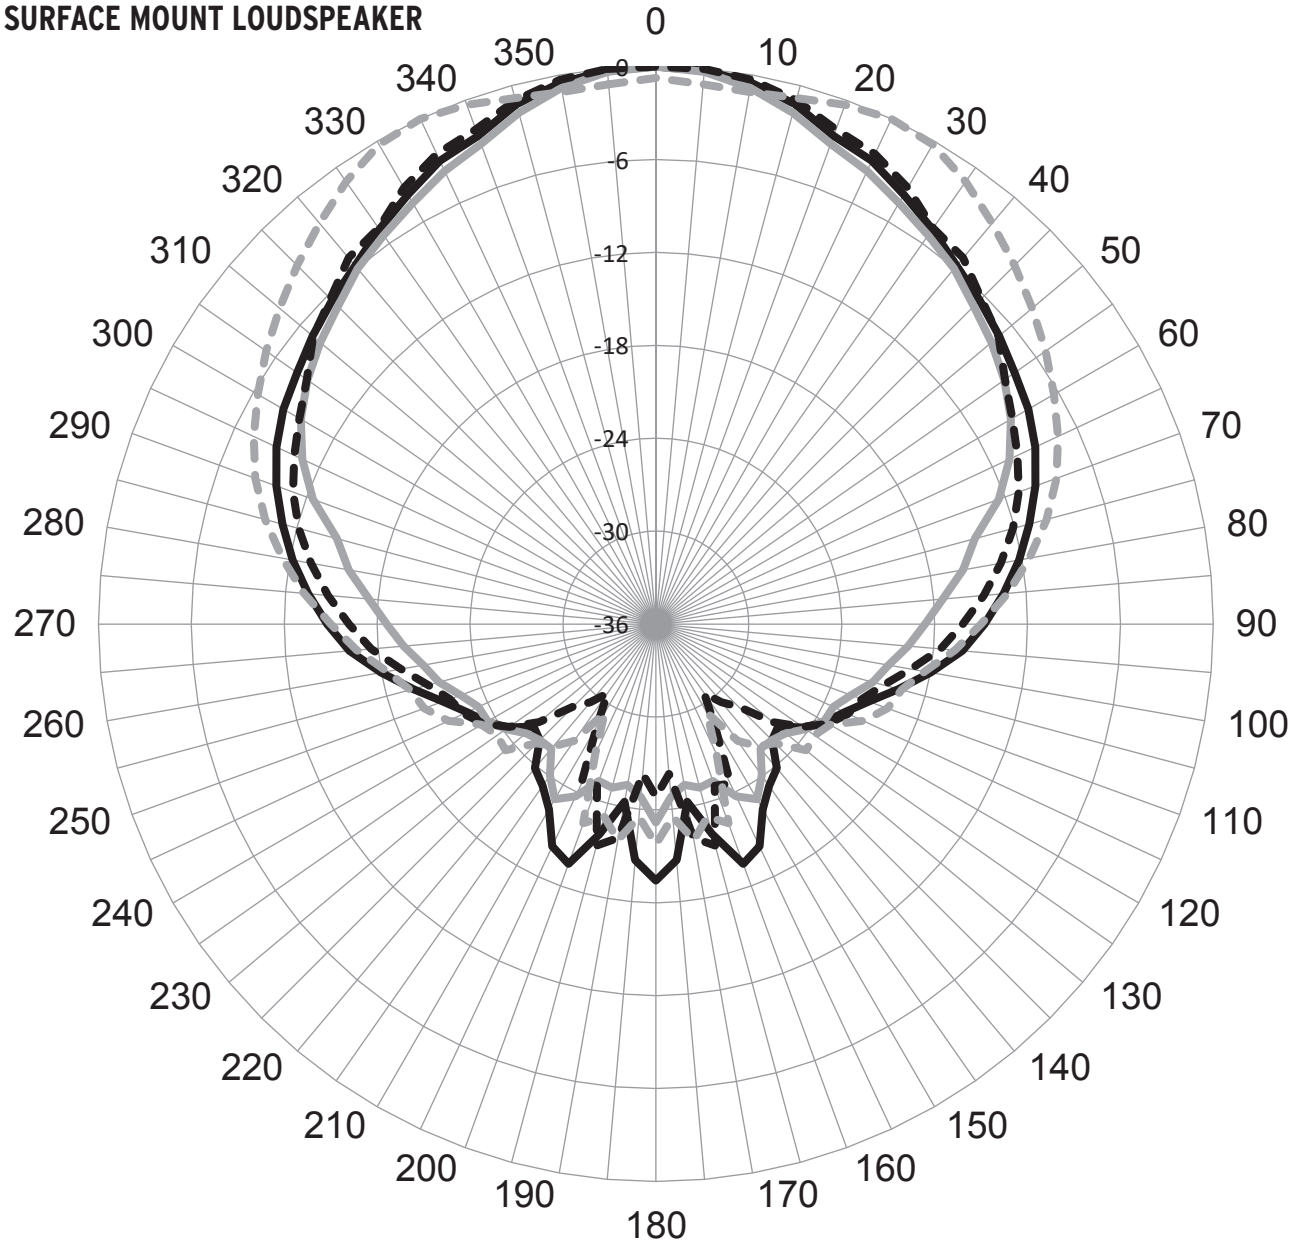

# KLIPSCH PSM-525-T

FULL-RANGE 5.25" INDOOR/OUTDOOR  
PROFESSIONAL SURFACE MOUNT LOUDSPEAKER

**Klipsch**<sup>®</sup>

# KLIPSCH PSM-525-T

FULL-RANGE 5.25" INDOOR/OUTDOOR  
PROFESSIONAL SURFACE MOUNT LOUDSPEAKER

**Klipsch**<sup>®</sup>

**Vertical  
Polar Pattern**

- 1280
- 1613
- - - 2032
- - - 2560

# Klipsch®

**Vertical  
Polar Pattern**

- 508
- 640
- - - 806
- - - 1016