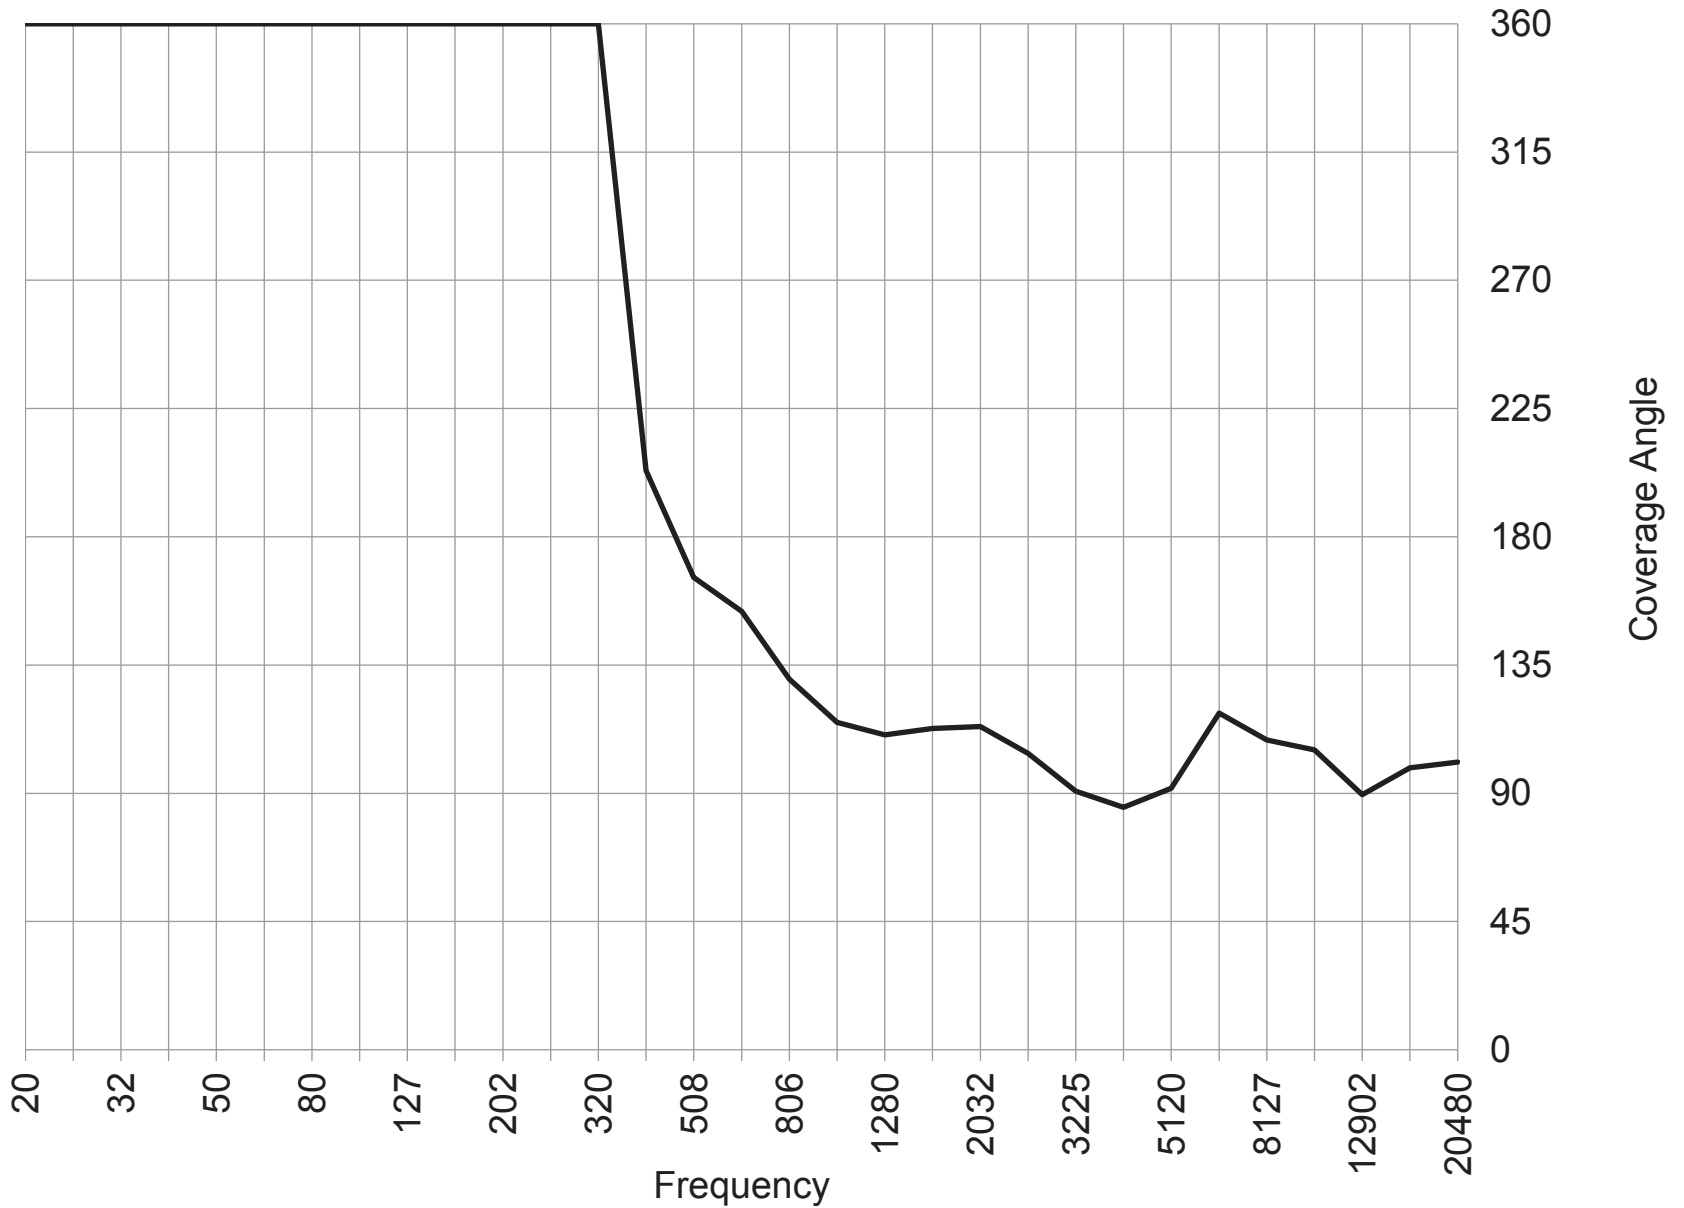

KLIPSCH PSM-525-T

FULL-RANGE 5.25" INDOOR/OUTDOOR
PROFESSIONAL SURFACE MOUNT LOUDSPEAKER

Klipsch®

Vertical
Coverage
(-6 dB)