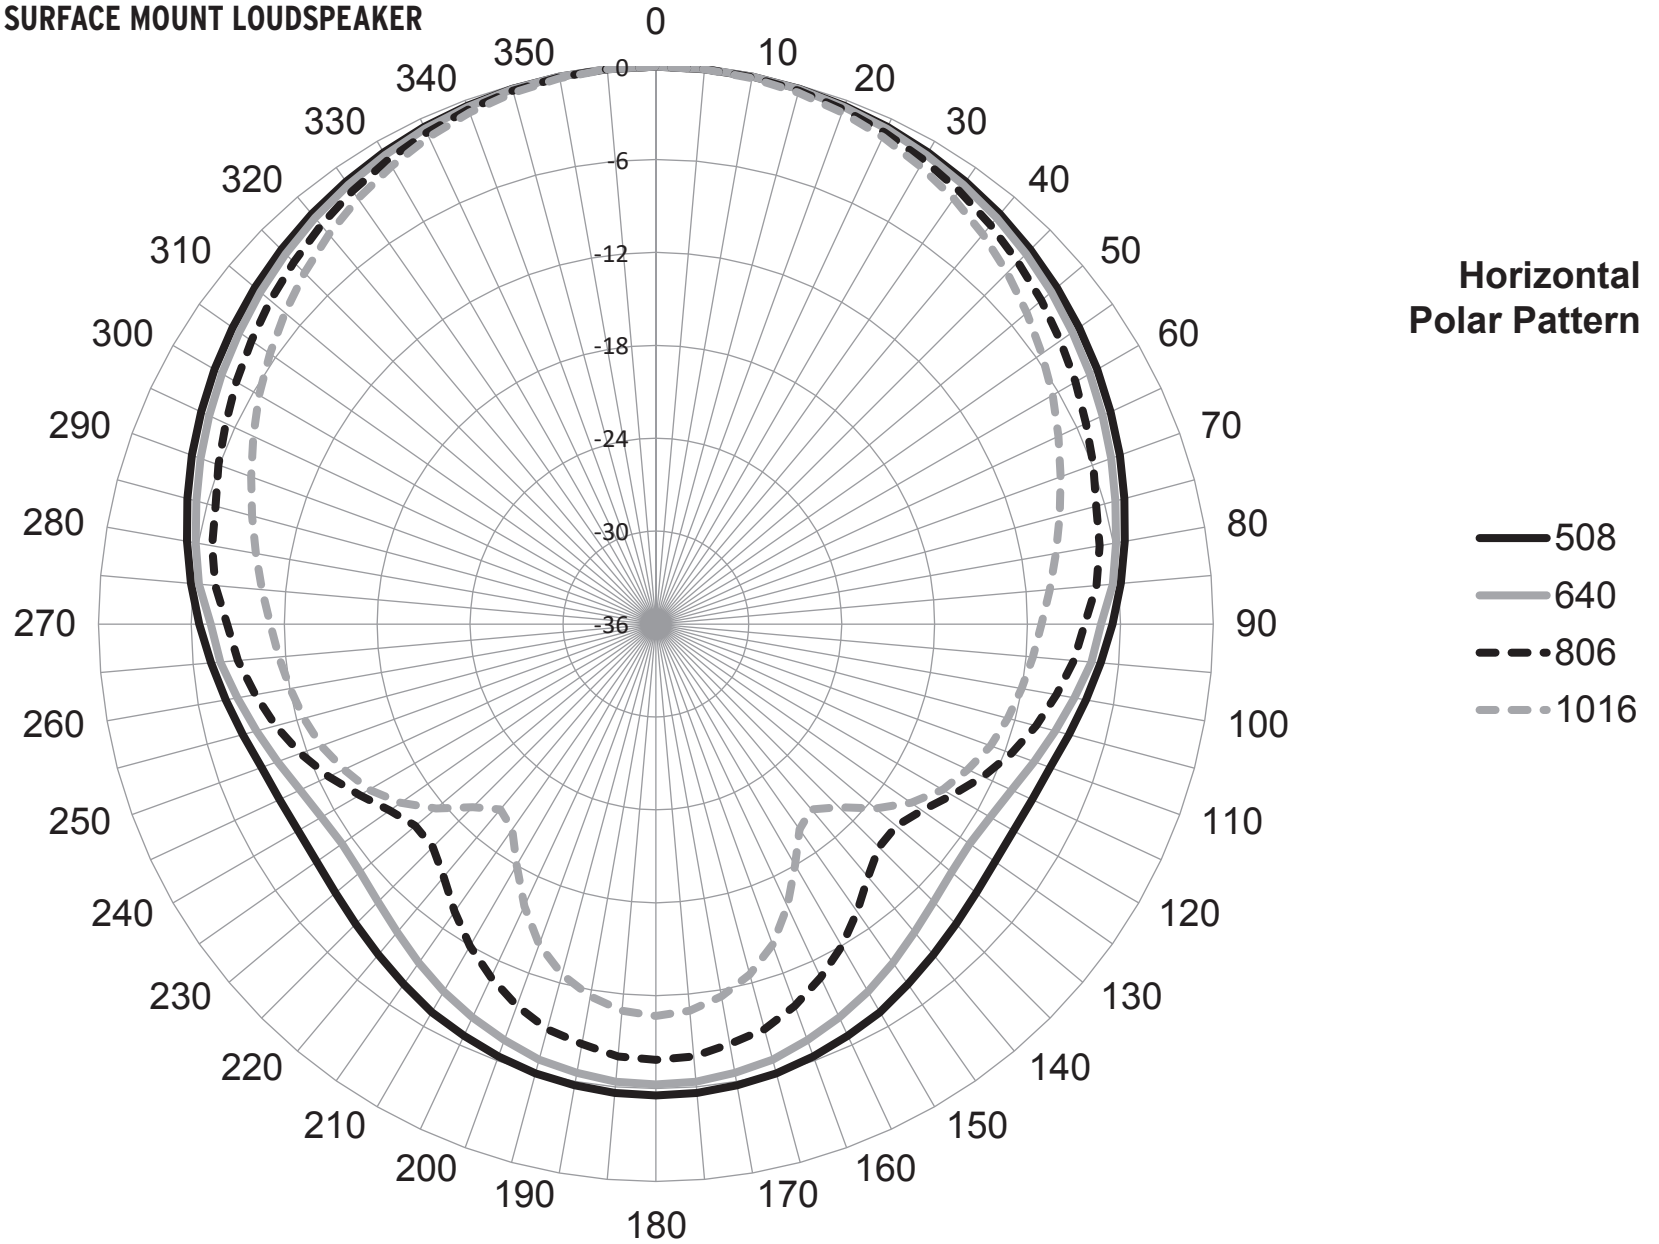

KLIPSCH PSM-525-T

FULL-RANGE 5.25" INDOOR/OUTDOOR
PROFESSIONAL SURFACE MOUNT LOUDSPEAKER

Klipsch®