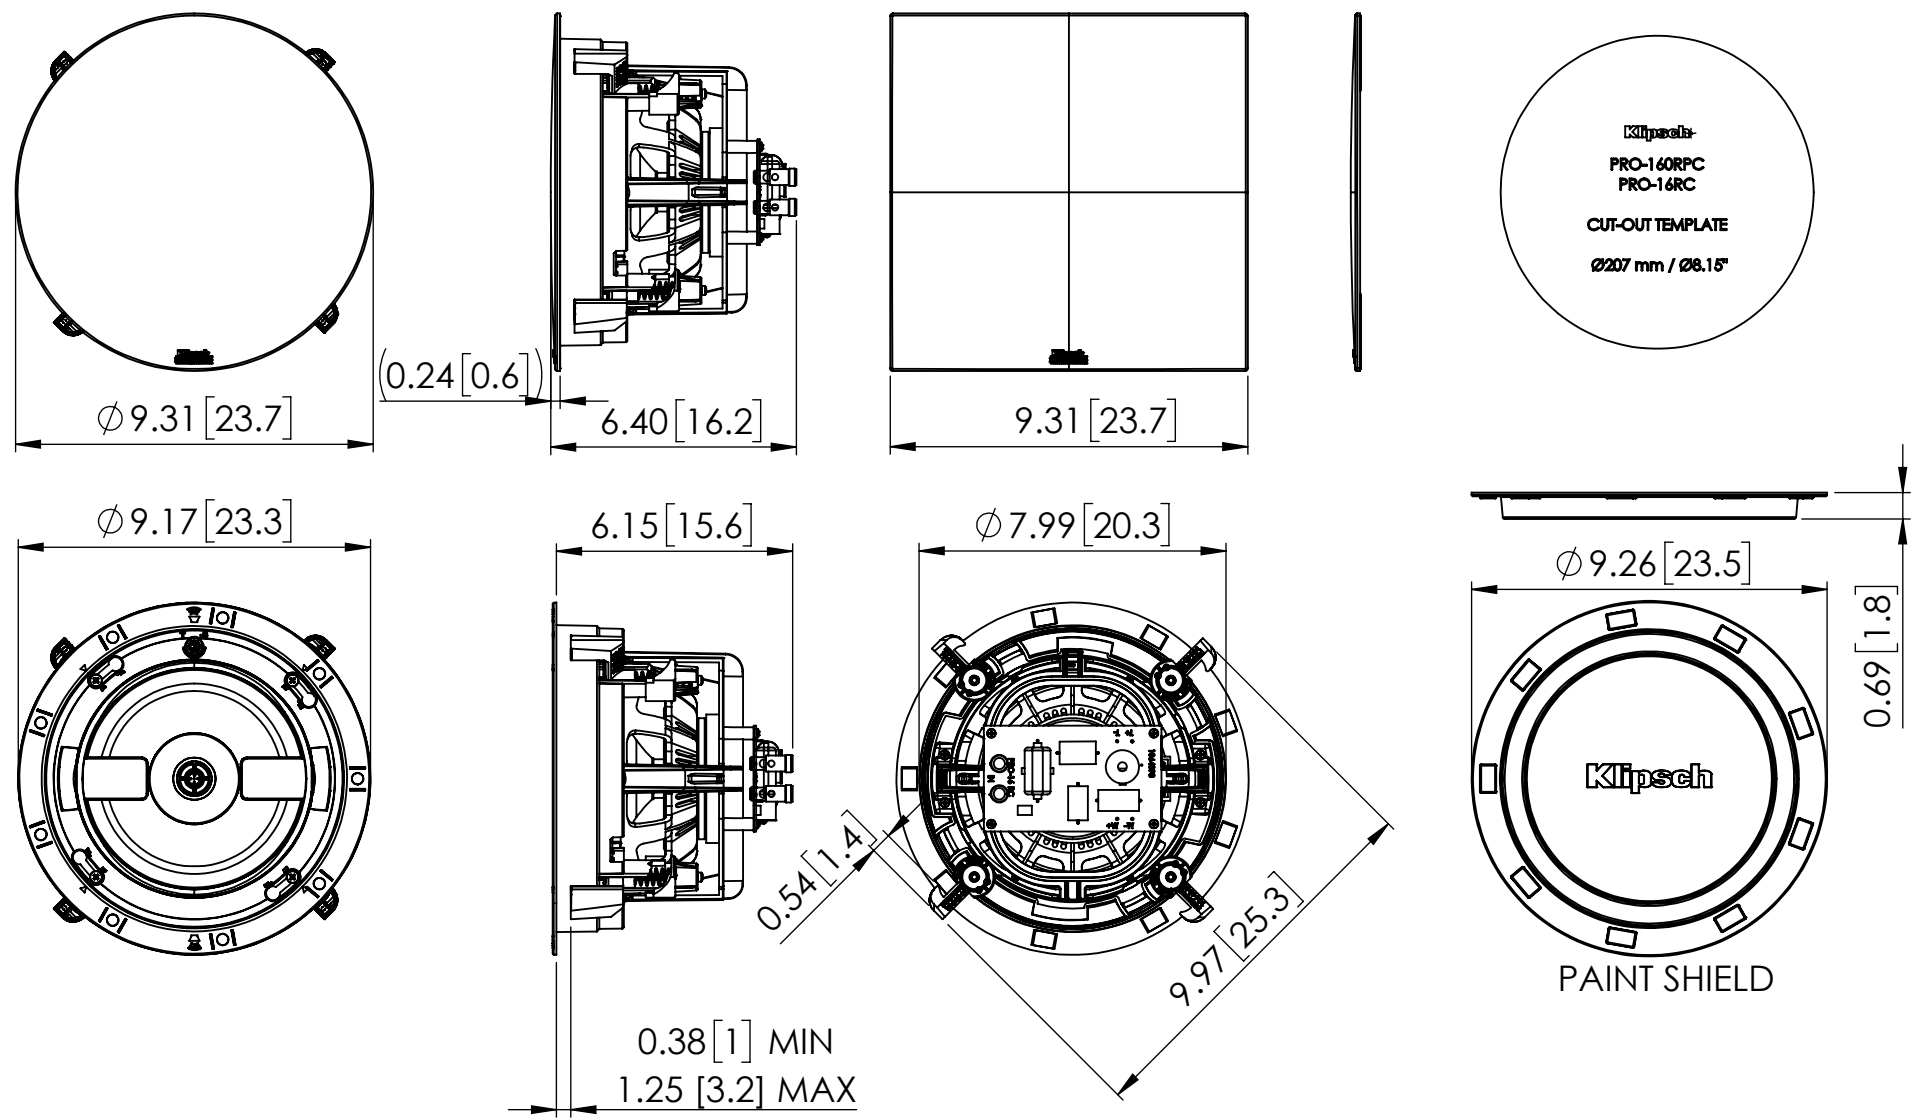

NOTES:

1. TWEETER ROTATES SINGLE AXIS +/- 15° RELATIVE TO WOOFER.
2. WOOFER ROTATES SINGLE AXIS +/- 15° RELATIVE TO BAFFLE

MODEL: PRO-16RC

DATE: 2018-02-02 DIM: INCH [CM]

SHEET: 1 OF 1

SCALE: 1:5

Klipsch
KEEPERS OF THE SOUND