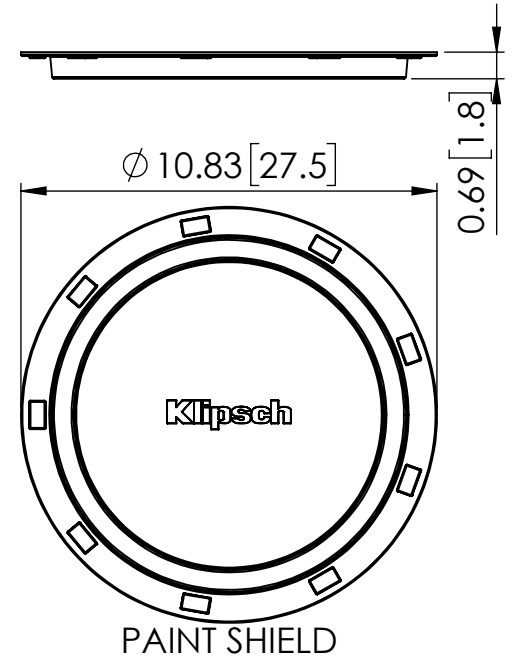

NOTES:

1. TWEETER ROTATES SINGLE AXIS +/- 15° RELATIVE TO WOOFER.
2. WOOFER ROTATES SINGLE AXIS +/- 15° RELATIVE TO BAFFLE

MODEL: PRO-18RC

DATE: 2018-02-02

DIM: INCH [CM]

SHEET: 1 OF 1

SCALE: 1:5

Klipsch
KEEPERS OF THE SOUND