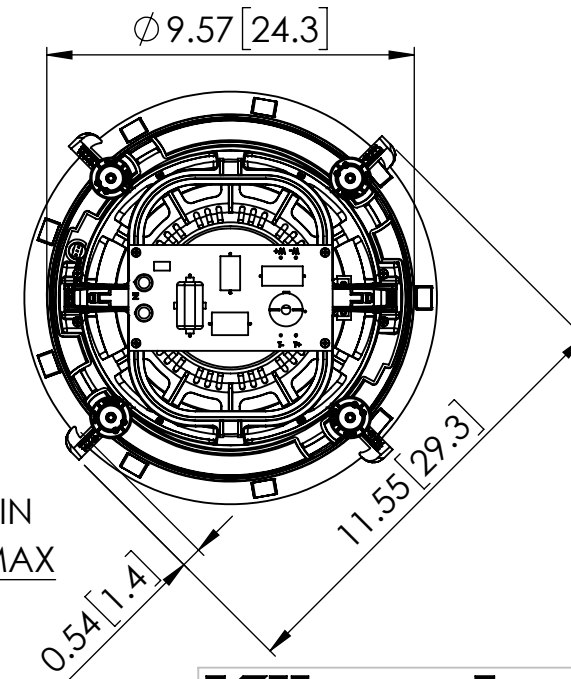

NOTES:

1. TWEETER ROTATES SINGLE AXIS +/- 15° RELATIVE TO WOOFER.
2. WOOFER ROTATES SINGLE AXIS +/- 15° RELATIVE TO BAFFLE

MODEL: PRO-18RC

DATE: 2018-02-02

DIM: INCH [CM]

SHEET: 1 OF 1

SCALE: 1:5

Klipsch
KEEPERS OF THE SOUND