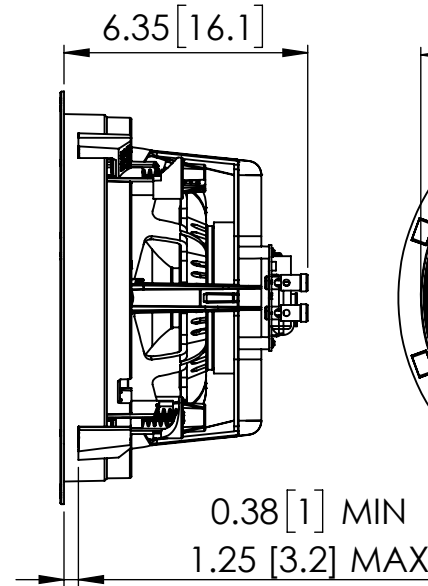

NOTES:

1. TWEETER ROTATES SINGLE AXIS +/- 15° RELATIVE TO WOOFER.
2. WOOFER ROTATES SINGLE AXIS +/- 15° RELATIVE TO BAFFLE

MODEL: PRO-18RC

DATE: 2018-02-02

DIM: INCH [CM]

SHEET: 1 OF 1

SCALE: 1:5

Klipsch
KEEPERS OF THE SOUND