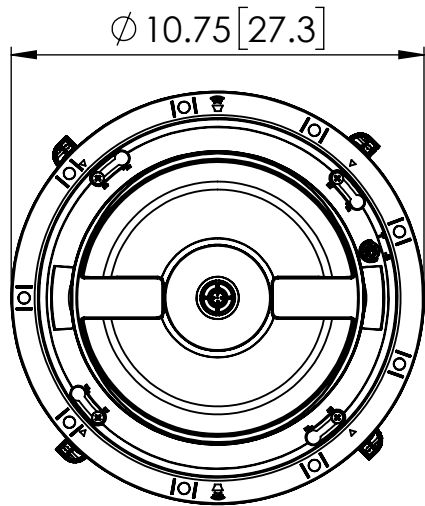

NOTES:

1. TWEETER ROTATES SINGLE AXIS +/- 15° RELATIVE TO WOOFER.
2. WOOFER ROTATES SINGLE AXIS +/- 15° RELATIVE TO BAFFLE

MODEL: PRO-18RC

DATE: 2018-02-02

DIM: INCH [CM]

SHEET: 1 OF 1

SCALE: 1:5

Klipsch
KEEPERS OF THE SOUND