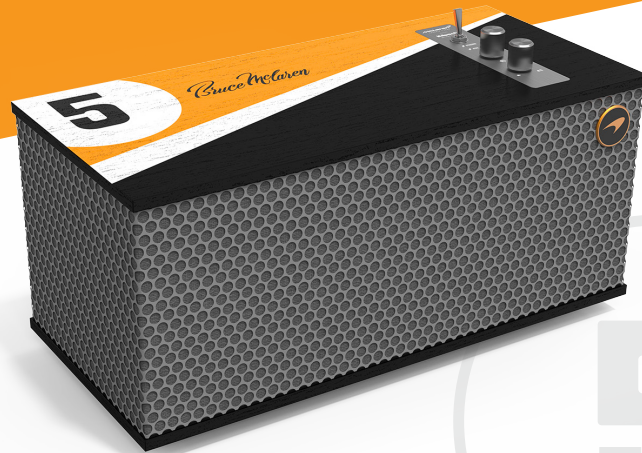

# THE ONE II

### McLAREN RACING INSPIRED FINISHES

The One McLaren Edition embodies luxurious Formula 1 style. The wood veneer showcases McLaren's signature papaya color, making it easily identifiable to any racing fan. Bruce McLaren won his first race in the #5 car, which is featured prominently on The One tabletop stereo to celebrate his legendary achievements. The metal grille provides a premium, yet industrial-style look, perfect for any home, man cave, garage or office.

### PROFESSIONALLY TUNED STEREO SOUND

The diminutively sized The One McLaren Edition is a 2.1 stereo system biamplified for audiophile resolution with two 2 1/4" full range drivers and a 4.5" woofer, professionally tuned by Klipsch acousticians to deliver crystal clear acoustic performance with great bass. You'll be surprised at the sound quality from this small package.

### FLEXIBLE PLACEMENT OPTIONS

The One McLaren Edition is small enough that it can be placed anywhere - on a tabletop, small credenza, office desk, etc.